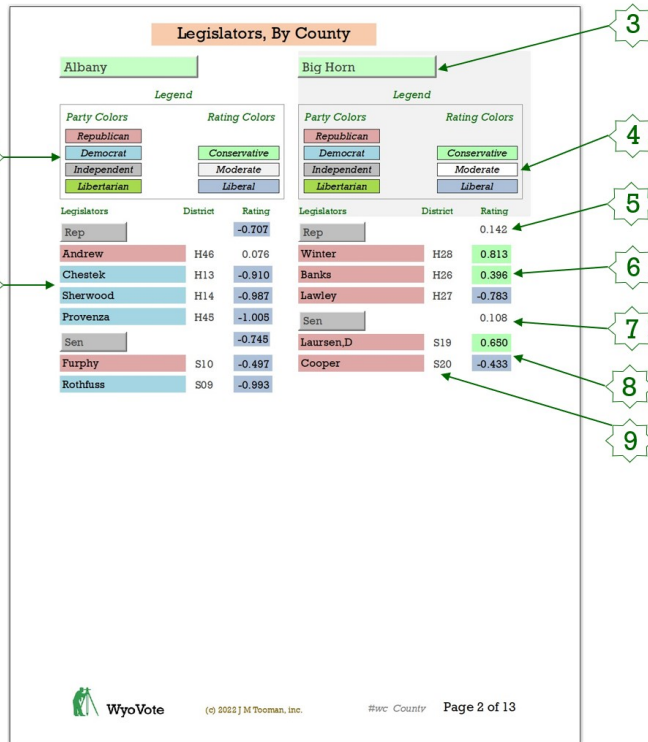

Legislators, By County

Legislative Session YR: 23

Platte

County Wide Rating: 0.581

Legend

Party Colors	Rating Colors
Republican	Conservative
Democrat	Moderate
Independent	Liberal
Libertarian	

Legislators	District	Rating
Rep		0.595
Haroldson	H04	0.595
Sen		0.567
Bouchard	S06	0.567

Report Explanation

- 1 Party Colors**
Each Legislator is boxed in by the color of their respective parties.
- 2 Last Name:**
This column has two types of information:
 - Legislator Last Name
 - Political Party
 The Legend shows the party name and colors.
- 3 County**
- 4 Rating Colors**
Legislator's overall rating position
- 5 Average Rating - House**
Average rating of Representatives in the committee
- 6 Representative Rating**
- 7 Average Rating - Senate**
Average rating of Senators in the committee
- 8 Senator Rating**
- 9 Legislator's District**

Note:

The Report Explanation applies equally for all individual counties; the information is different for each county but the report format applies to all.